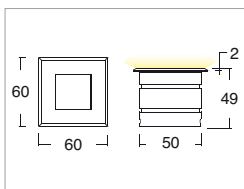

Akron versione con controcassa / with outer casing

Codice/Cod: **3016**

FORMA SHAPE	FINITURA FINISH	COLORE COLOUR	OTTICHE OPTICALS
Quadrato / Square	Grey	5000 K	10°
	Black	4000 K	30°
		3000 K	50°
		2700 K	Diffused
		Red	
		Green	
		Blu	

500mA

0,2

EN 60598 2-2 EN 60598 2-13

ACCESSORI / ACCESSORIES

305000013	Controcassa / Outer casing
330002100	Alimentatore per max 3pz / Power supply for max 3 pcs
330002200	Alimentatore per min 4pz - max 12pz / Power supply for 4-12 pcs
307500010	Cavo neoprene 2x0,5 / Neoprene cable 2x0.5
307500020	Connettore IP68 / IP68 connector