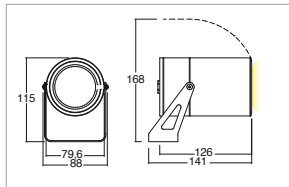

Aluminum alloy body with glass front protection

Installation with bracket or on ground with steel picket

Withdrawn non-dazzling optic

Provided with 1m of 3x1 neoprene cable

Power supply unit incorporated

KELVIN	CRI	LUMEN NOMINALE 85° / NOMINAL LUMEN 85°	LUMEN EFFETTIVI / REAL OUTPUT
2700	90	540	~ 485
3000	80	660	~ 600
5000 4000	75	690	~ 620

Esyr RGB 6W

Codice/Cod: **3188**

FORMA SHAPE	FINITURA FINISH	COLORE COLOUR	OTTICHE OPTICALS
Tondo / Round	White	RGB	30°
	Grey		50°
	Cor-ten		70°
			Diffused

ACCESSORI / ACCESSORIES

330004800	Centralina PUSH per max 4pz / PUSH control unit for max 4pcs
307500013	Cavo neoprene 6x0,5mm". / Neoprene cable 6x0.5
307500001	Picchetto in acciaio / Steel picket