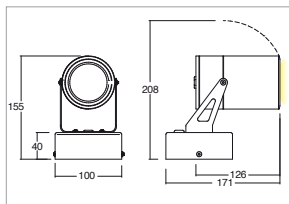

Aluminum alloy body with glass front protection

Installation with bracket or on ground with steel picket

Withdrawn non-dazzling optic

Provided with 1m of 3x1 neoprene cable

Power supply unit incorporated

KELVIN	CRI	LUMEN NOMINALE 85° / NOMINAL LUMEN 85°	LUMEN EFFETTIVI / REAL OUTPUT
2700	90	540	~ 485
3000	80	660	~ 600
5000 4000	75	690	~ 620

Esyr RGB 6W

Codice/Cod: **3188**

FORMA SHAPE	FINITURA FINISH	COLORE COLOUR	OTTICHE OPTICALS
Tondo / Round	White	RGB	30°
	Grey		50°
	Cor-ten		70°
			Diffused

ACCESSORI / ACCESSORIES

330004800	Centralina PUSH per max 4pz / PUSH control unit for max 4pcs
307500013	Cavo neoprene 6x0,5mm". / Neoprene cable 6x0.5
307500001	Picchetto in acciaio / Steel picket

Esyr RGB 6W

Applicazione
Installazione a soffitto con basetta

Application
Installation with base on ceiling

Codice/Cod: **3245**

FORMA SHAPE	FINITURA FINISH	COLORE COLOUR	OTTICHE OPTICALS
Tondo / Round	White	RGB	30°
	Grey		50°
	Cor-ten		70°
			Diffused

ACCESSORI / ACCESSORIES

330004800	Centralina PUSH per max 4pz / PUSH control unit for max 4pcs
307500013	Cavo neoprene 6x0,5mm". / Neoprene cable 6x0.5