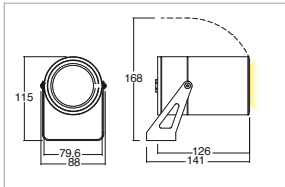

EsyR Cob 220V 12,5W

Codice/Cod: **3186**

FORMA SHAPE	FINITURA FINISH	COLORE COLOUR	OTTICHE OPTICALS
Tondo / Round	White Grey Cor-ten	4000 K 3000 K 2700 K	60° 90° Diffused

220Vac 0,9 EN 60598 2-6

ACCESSORI / ACCESSORIES

- 307500001 Picchetto in acciaio / Steel picket
- 307500012 Cavo neoprene 3x1 / Neoprene cable 3x1
- 307500005 Connettore IP68 3 poli / IP68 connector
- 307500023 Anti abbagliamento alveolare / Non dazzling system

EsyR Cob 220V 12,5W

Applicazione

Installazione a soffitto con basetta