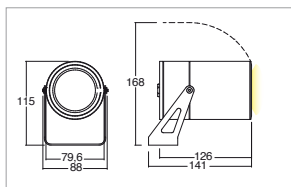

Esy Cob 220V 8,5W

Codice/Cod: **3187**

FORMA SHAPE	FINITURA FINISH	COLORE COLOUR	OTTICHE OPTICALS
Tondo / Round	White	4000 K	60°
	Grey	3000 K	90°
	Cor-ten	2700 K	Diffused

220Vac 0,9 EN 60598 2-6

ACCESSORI / ACCESSORIES

307500001	Picchetto in acciaio / Steel picket
307500012	Cavo neoprene 3x1 / Neoprene cable 3x1
307500005	Connettore IP68 3 poli / IP68 connector
307500023	Anti abbagliamento alveolare / Non dazzling system

Esy Cob 220V 8,5W

Applicazione

Installazione a soffitto con basetta