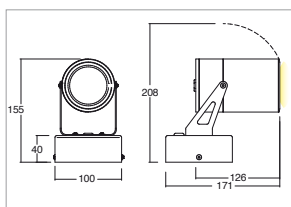

### Application

Installation with base on ceiling

Codice/Cod: **3249**

FORMA SHAPE	FINITURA FINISH	COLORE COLOUR	OTTICHE OPTICALS
Tondo / Round	White	4000 K	60°
	Grey	3000 K	90°
	Cor-ten	2700 K	Diffused

220Vac 1,0 EN 60598 2-6