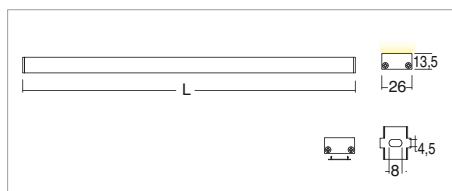

Zod

Codice/Cod: **3073**

FORMA SHAPE	FINITURA FINISH	COLORE COLOUR	OTTICHE OPTICALS	LUNGHEZZA LENGTH
Lineare / Linear	Anodized	5500 K 4500 K 3500 K 3200 K	Diffused Transparent	(max 2000)

ACCESSORI / ACCESSORIES

330003300	Alimentatore per max 1m / Power supply for max 1m
330003500	Alimentatore per max 1,9m / Power supply for max 1.9m
330003400	Alimentatore per max 3,3m / Power supply for max 3.3m
330003100	Alimentatore per max 5,5m / Power supply for max 5.5m
307500016	Cavo PVC bianco 2X0,35 / White PVC cable 2x0.35