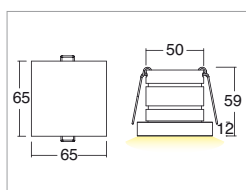

Naron RGB 6W versione con molle / with springs

Codice/Cod: **3157**

FORMA SHAPE	FINITURA FINISH	COLORE COLOUR	OTTICHE OPTICALS
Tondo / Round 10	PMMA 0	RGB 9	Diffused 0
Quadrato / Square 20			

350mA 0,16 EN 60598 2-2

ACCESSORI / ACCESSORIES

- 330004800 Centralina PUSH per max 4pz / PUSH control unit for max 4pcs
- 307500013 Cavo neoprene 6x0,5mm". / Neoprene cable 6x0.5