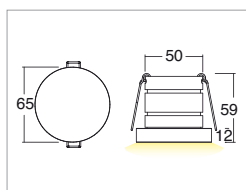

Naron RGB 6W versione con molle / with springs

Codice/Cod: **3157**

FORMA SHAPE	FINITURA FINISH	COLORE COLOUR	OTTICHE OPTICALS
Tondo / Round 10	PMMA 0	RGB 9	Diffused 0
Quadrato / Square 20			

350mA 0,16 EN 60598 2-2

ACCESSORI / ACCESSORIES

- 330004800 Centralina PUSH per max 4pz / PUSH control unit for max 4pcs
- 307500013 Cavo neoprene 6x0,5mm". / Neoprene cable 6x0.5