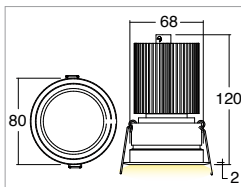

Sidone 12,5W Cob

INCLUDED

Codice/Cod: **3152**

FORMA SHAPE	FINITURA FINISH	COLORE COLOUR	OTTICHE OPTICALS
Tondo / Round	Light Grey	4000 K	60°
Quadrato / Square	White	3000 K	90°
	Black	2700 K	Diffused

350mA **IP 65** **850°** EN 60598 2-2

ACCESSORI / ACCESSORIES

305000014	Controcassa / Outer casing
307500025	Anti abbagliamento alveolare / Non dazzling system
307500010	Cavo neoprene 2x0,5 / Neoprene cable 2x0.5
307500020	Connettore IP68 / IP68 connector