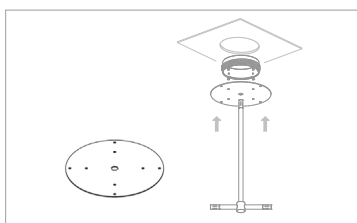

Code: 307500002

Kit per installazione controcassa tonda per Arko - Zaran Trimless / Installation kit for round outer casing for ARKO - ZARAN Trimless

Code: 307500005

Connettore 3 poli IP68 / 3 pole IP68 connector