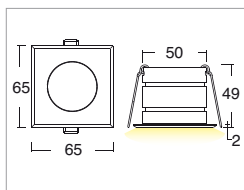

Eneru Cob 3,2W versione con molle / with springs

Codice/Cod: **3153**

FORMA SHAPE	FINITURA FINISH	COLORE COLOUR	OTTICHE OPTICALS
Tondo / Round 10	White	4000 K	60°
Quadrato / Square 20	Grey	3000 K	90°
	Inox	2700 K	Diffused

350mA EN 60598 2-2

ACCESSORI / ACCESSORIES

330001900	Alimentatore per 1pz / Power supply for 1 pc
330002000	Alimentatore per min 2pz - max 4pz / Power supply for 2-4 pcs
307500010	Cavo neoprene 2x0,5 / Neoprene cable 2x0.5
307500020	Connettore IP68 / IP68 connector
307500021	Anti abbagliamento alveolare / Non dazzling system