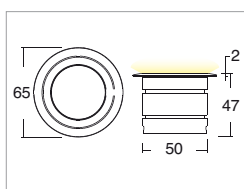

Eneru Cob 3,2W versione con controcassa / with outer casing

Codice/Cod: **3154**

FORMA SHAPE	FINITURA FINISH	COLORE COLOUR	OTTICHE OPTICALS
Tondo / Round 10	Grey	4000 K	60°
Quadrato / Square 20	Black	3000 K	90°
	Inox	2700 K	Diffused

350mA EN 60598 2-2

ACCESSORI / ACCESSORIES

305000013	Controcassa / Outer casing
330001900	Alimentatore per 1pz / Power supply for 1 pc
330002000	Alimentatore per min 2pz - max 4pz / Power supply for 2-4 pcs
307500010	Cavo neoprene 2x0,5 / Neoprene cable 2x0.5
307500020	Connettore IP68 / IP68 connector
307500021	Anti abbagliamento alveolare / Non dazzling system