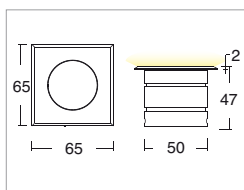

Eneru Cob 3,2W versione con controcassa / with outer casing

Codice/Cod: **3154**

FORMA SHAPE	FINITURA FINISH	COLORE COLOUR	OTTICHE OPTICALS
Tondo / Round 10	Grey	4000 K	60°
Quadrato / Square 20	Black	3000 K	90°
	Inox	2700 K	Diffused

350mA EN 60598 2-2

ACCESSORI / ACCESSORIES

305000013	Controcassa / Outer casing
330001900	Alimentatore per 1pz / Power supply for 1 pc
330002000	Alimentatore per min 2pz - max 4pz / Power supply for 2-4 pcs
307500010	Cavo neoprene 2x0,5 / Neoprene cable 2x0.5
307500020	Connettore IP68 / IP68 connector
307500021	Anti abbagliamento alveolare / Non dazzling system