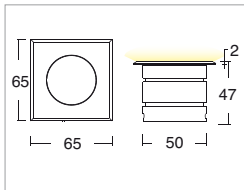

Eneru versione con controcassa / with outer casing

Codice/Cod: 3045

FORMA SHAPE	FINITURA FINISH	COLORE COLOUR	OTTICHE OPTICALS
Tondo / Round	10 Grey	5 5000 K	1 30°
Quadrato / Square	20 Black	6 4000 K	2 50°
	Inox	7 3000 K	3 70°
		W 2700 K	4 Diffused
		4 Red	
		5 Green	
		6 Blu	

350mA 0,2 EN 60598 2-2 EN 60598 2-13

ACCESSORI / ACCESSORIES

305000013	Controcassa / Outer casing
330001900	Alimentatore per 1pz / Power supply for 1 pc
330002000	Alimentatore per min 2pz - max 4pz / Power supply for 2-4 pcs
307500010	Cavo neoprene 2x0,5 / Neoprene cable 2x0.5
307500020	Connettore IP68 / IP68 connector
307500021	Anti abbagliamento alveolare / Non dazzling system