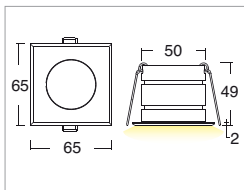

Eneru versione con molle / with springs

Codice/Cod: 3140

FORMA SHAPE	FINITURA FINISH	COLORE COLOUR	OTTICHE OPTICALS
Tondo / Round	10 White	3 5000 K	1 30°
Quadrato / Square	20 Grey	5 4000 K	2 50°
	Inox	7 3000 K	3 70°
		W 2700 K	4 Diffused
		4 Red	
		5 Green	
		6 Blu	

350mA 0,2 EN 60598 2-2 EN 60598 2-13

ACCESSORI / ACCESSORIES

330001900	Alimentatore per 1pz / Power supply for 1 pc
330002000	Alimentatore per min 2pz - max 4pz / Power supply for 2-4 pcs
307500010	Cavo neoprene 2x0,5 / Neoprene cable 2x0.5
307500020	Connettore IP68 / IP68 connector
307500021	Anti abbagliamento alveolare / Non dazzling system