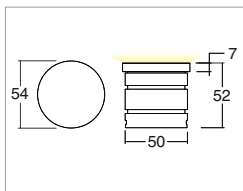

Naron flat surface 3W

INCLUDED