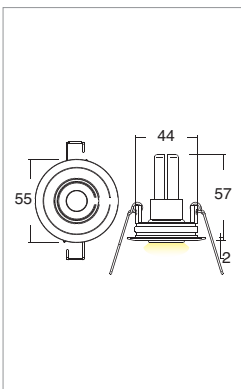

Halos 1,7W versione con molle / with springs

Codice/Cod: **3083**

FORMA SHAPE	FINITURA FINISH	COLORE COLOUR	OTTICHE OPTICALS
Tondo / Round	Light Grey	5000 K	10°
	White	4000 K	30°
		3000 K	50°
		2700 K	
		Red	
		Green	
		Blu	

500mA

EN 60598 2-2

ACCESSORI / ACCESSORIES

330002100 Alimentatore per max 3pz / Power supply for max 3 pcs

330002200 Alimentatore per min 4pz - max 12pz / Power supply for 4-12 pcs