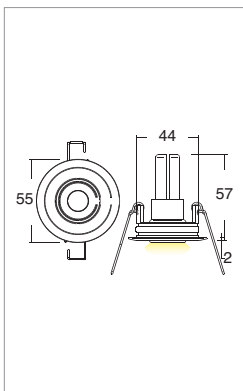

Fornito con 150mm di cavo neoprene 2x0,5.

Unita di alimentazione non compresa.

Application

Ceiling / wall

Recessed adjustable spotlight IP65 with 1x1.7W LED

Aluminum alloy body and flange with glass front protection

Ceiling or wall installation with springs or outer casing provided

Ultra-sensitive adjustable system with instant positioning.

Provided with 150mm of 2x0.5 Neoprene cable

Power supply unit not included

KELVIN	CRI	LUMEN EFFETTIVI / REAL OUTPUT
2700	90	~ 110
3000	90	~140
4000 5000	75	~145

Halos IP65 1,7W versione con molle / with springs

Codice/Cod: **3099**

FORMA SHAPE	FINITURA FINISH	COLORE COLOUR	OTTICHE OPTICALS
Tondo / Round	Light Grey White	5000 K 4000 K 3000 K 2700 K Red Green Blu	10° 30° 50° Diffused