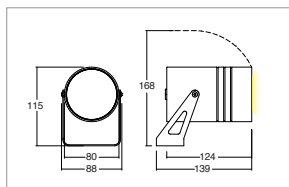

Esyr Cob 220V 12,5W

Codice/Cod: **3186**

FORMA SHAPE	FINITURA FINISH	COLORE COLOUR	OTTICHE OPTICALS
Tondo / Round	White	4000 K	20°
	Grey	3000 K	50°
	Cor-ten	2700 K	70°
			Diffused

220Vac

EN 60598 2-6

ACCESSORI / ACCESSORIES

307500001	Picchetto in acciaio / Steel picket
307500012	Cavo neoprene 3x1 / Neoprene cable 3x1
307500005	Connettore IP68 3 poli / IP68 connector
307500023	Anti abbagliamento alveolare / Non dazzling system