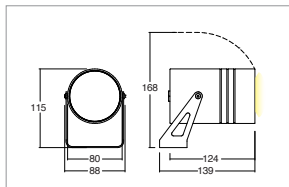

Esys Cob 220V 8,5W

Codice/Cod: **3187**

FORMA SHAPE	FINITURA FINISH	COLORE COLOUR	OTTICHE OPTICALS
Tondo / Round	White	4000 K	20°
	Grey	3000 K	50°
	Cor-ten	2700 K	70°
			Diffused

220Vac

EN 60598 2-6

ACCESSORI / ACCESSORIES

307500001	Picchetto in acciaio / Steel picket
307500012	Cavo neoprene 3x1 / Neoprene cable 3x1
307500005	Connettore IP68 3 poli / IP68 connector
307500023	Anti abbagliamento alveolare / Non dazzling system