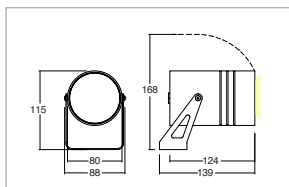

Aluminum alloy body with glass front protection

Installation with bracket or on ground with steel picket

Withdrawn non-dazzling optic

Provided with 1m of 3x1 neoprene cable

Power supply unit incorporated

Esys RGB 6W

Codice/Cod: **3188**

FORMA SHAPE	FINITURA FINISH	COLORE COLOUR	OTTICHE OPTICALS
Tondo / Round	White	Red	50°
	Grey	Green	Diffused
	Cor-ten	Blu	
		RGB	

350mA

ACCESSORI / ACCESSORIES

330004800	Centralina PUSH per max 4pz / PUSH control unit for max 4pcs
307500013	Cavo neoprene 6x0,5mm ² . / Neoprene cable 6x0.5
307500001	Picchetto in acciaio / Steel picket