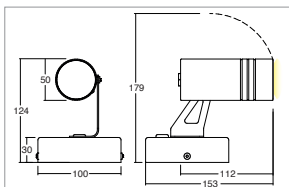

Application

Installation with adjustable bracket or on ground with steel picket

IP66 Floodlight with 1 led of 6.7W
Aluminum anodized and varnished alloy body with glass front protection
Installation with bracket, with steel picket or base
Withdrawn non-dazzling optic
Provided with 1m of 3x1 neoprene cable
Power supply unit incorporated

KELVIN	CRI	LUMEN EFFETTIVI / REAL OUTPUT
2700K	90	~ 510
3000K	90	~ 650
4000K	80	~ 680

Esyr 6,7W

Applicazione

Installazione a soffitto con basetta

Application

Installation with base on ceiling

Codice/Cod: 3234