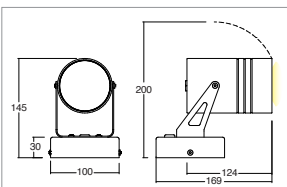

Application

Installation with base on ceiling

Codice/Cod: **3245**

FORMA SHAPE	FINITURA FINISH	COLORE COLOUR	OTTICHE OPTICALS
Tondo / Round	White	Red	50°
	Grey	Green	Diffused
	Cor-ten	Blu	
		RGB	

ACCESSORI / ACCESSORIES

- 330004800 Centralina PUSH per max 4pz / PUSH control unit for max 4pcs
- 307500013 Cavo neoprene 6x0,5mm". / Neoprene cable 6x0.5