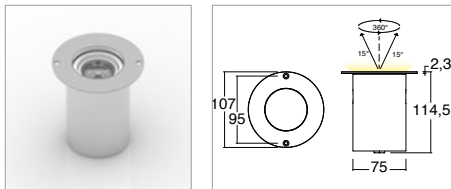

# CHIO ADJ. 6W RGB FLAT

Incassi calpestabili / Recess walk-over spotlights

KELVIN	nm	LUMEN EFFETTIVI / REAL OUTPUT	CLASSE ENERGETICA / ENERGY CLASS
R	620	~ 50	G
G	520	~ 65	G
B	465	~ 20	G

2006/95/CE -- 2002 /95/CE -- 1907/2006/CE -- 2010/30/UE -- EN 60598-1 -- EN 60598-2-1  
EN 60598-2-2 -- EN 60598 2-13 -- EN 62471 -- EN 62031

## Chio Adj flat surface 6W RGB

Codice/Cod: **3118**    ■■■ ■■■ ■■■ ■■■

FORMA SHAPE	FINITURA FINISH	COLORE COLOUR	OTTICHE OPTICALS
Raso / Trimless	Grey ■ ANODIZED Black ■ ANODIZED	RGB	50°

### ACCESSORI / ACCESSORIES

305000010	Controcassa / Outer casing
330004800	Centralina PUSH per max 4pz / PUSH control unit for max 4pcs
307500013	Cavo neoprene 6x0,5mm". / Neoprene cable 6x0.5

Walk-over and drive-over recessed ceiling and floor spotlights IP67, wattage 6W. Installation with housing box on masonry. Trimless flange, made of aluminium or steel, metal body made of black anodised aluminium. Finish by anodising. Available in colour temperature RGB, MacAdam Step 2. 50° light emission orientable lenses. Supplied with 1 m neoprene cable with 6x0,5 mm cross-section. Service life L80 B20 at 100.000h Ta (ambient temperature) 25°. Versions with ballast to be ordered separately.