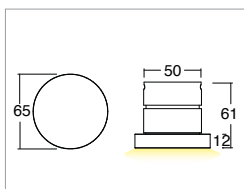

Kion 6W RGB versione con controcassa / with outer casing

Codice/Cod: **3147**

FORMA SHAPE	FINITURA FINISH	COLORE COLOUR	OTTICHE OPTICALS
Tondo / Round 10	PMMA ☐ OPAL PMMA 0	RGB 9	Diffused 0
Quadrato / Square 20			

ACCESSORI / ACCESSORIES

30500013	Controcassa / Outer casing
330004800	Centralina PUSH per max 4pz / PUSH control unit for max 4pcs

Descrizione / description

Faretto da incasso a soffitto e pavimento IP40, potenza 6W. Installazione con controcassa su muratura. Disponibile con flangia tonda e quadrata. Flangia in PMMA, corpo in alluminio anodizzato nero. Finitura della flangia PMMA satinata. Disponibili nella temperatura colore RGB, MacAdam Step 2. Ottica diffusa. Forniti con 150mm di cavo. Durata L80 B20 a 100.000h Ta (temperatura ambiente) 25°. Alimentatore da ordinare separatamente

Ceiling and floor recessed spotlights IP40, wattage 6W. Installation with housing box in masonry. Available with round and square flange. Flange made of PMMA, housing made of black anodized aluminum. PMMA flange in satin finish. Available in color temperature RGB, MacAdam Step 2. Diffuse optics. Versions are supplied with 150mm cable. Service life L80 B20 at 100.000h Ta (ambient temperature) 25°. Power supply must be ordered separately.