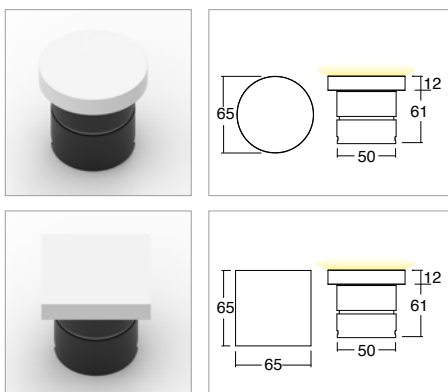

Kion 6W versione con controcassa / with outer casing

Codice/Cod: **3158**

FORMA SHAPE	FINITURA FINISH	COLORE COLOUR	OTTICHE OPTICALS
Tondo / Round 10	PMMA ☐ OPAL PMMA	RGB 9	Diffused 0
Quadrato / Square 20			

ACCESSORI / ACCESSORIES

305000013	Controcassa / Outer casing
330004800	Centralina PUSH per max 4pz / PUSH control unit for max 4pcs
307500013	Cavo neoprene 6x0,5mm". / Neoprene cable 6x0.5

Descrizione / description

Faretto da incasso a soffitto e pavimento IP66, potenza 6W. Installazione con controcassa su muratura. Disponibile con flangia tonda e quadrata. Flangia in PMMA, corpo in alluminio anodizzato nero. Finitura della flangia PMMA satinata. Disponibili nella temperatura colore RGB, MacAdam Step 2. Ottica diffusa. Fornite con 1m di cavo neoprene sezione 6x0.5mm. Durata L80 B20 a 100.000h Ta (temperatura ambiente) 25°. Alimentatore da ordinare separatamente

Ceiling and floor recessed spotlights IP66, wattage 6W. Installation with housing box in masonry. Available with round and square flange. Flange made of PMMA, housing made of black anodized aluminum. PMMA flange in satin finish. Available in color temperature RGB, MacAdam Step 2. Diffuse optics. Supplied with 1m neoprene cable with 6x0.5mm cross-section. Service life L80 B20 at 100.000h Ta (ambient temperature) 25°. Power supply must be ordered separately.