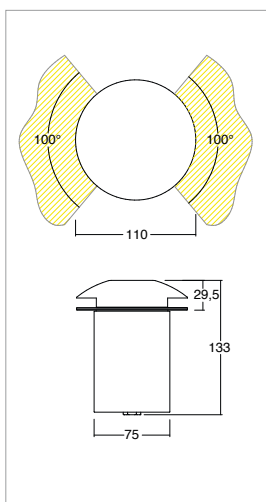

NICEA 6,4W 230V D.110

Incassi calpestabili / Recess walk-over spotlights

KELVIN	CRI	LUMEN EFFETTIVI / REAL OUTPUT	CLASSE ENERGETICA / ENERGY CLASS
2700	90	~ 300	G
3000	90	~ 340	G
4000	80	~ 350	G

2006/95/CE -- 2002/95/CE -- 1907/2006/CE -- 2010/30/UE -- EN 60598-1 -- EN 60598-2-1
EN 60598-2-2 -- EN 60598 2-6 -- EN 60598 2-13 -- EN 62471 -- EN 62031

Nicea 6,4W 230V

Codice/Cod: **3179**

FORMA SHAPE	FINITURA FINISH	COLORE COLOUR	OTTICHE OPTICALS
Tondo / Round	Grey Black	4000 K 3000 K 2700 K	Side

ACCESSORI / ACCESSORIES

30500008	Controcassa / Outer casing
307500012	Cavo Neoprene 3X1 / Neoprene cable 3x1

IP67 drive-on recessed spotlights, wattages 6.4W per emission. Installation with counter casing on masonry. Available with round aluminium or steel flange, anodised aluminium body. Finish obtained by anodising. Available in colour temperatures 2700K - CRI90 / 3000K - CRI 90 / 4000K - CRI80, MacAdam Step 2. All-round optics (lateral emission) with 100° emission. Supplied with 1m of 3x1mm section neoprene cable. Durability L80 B20 at 100.000h Ta (ambient temperature) 25°. Versions with built-in ballast.