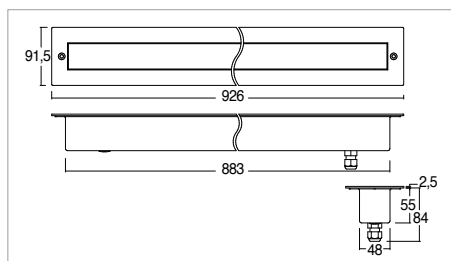

LETE 27W 24VDC

Incassi calpestabili / Recess walk-over spotlights

KELVIN	CRI	LUMEN EFFETTIVI / REAL OUTPUT	CLASSE ENERGETICA / ENERGY CLASS
2700	90	~ 2700	F
3000	90	~ 2700	F
4000	80	~ 3300	E

2006/95/CE -- 2002/95/CE -- 1907/2006/CE -- 2010/30/UE -- EN 60598-1 -- EN 60598-2-1
EN 60598-2-2 -- EN 60598 2-6 -- EN 60598 2-13 -- EN 62471 -- EN 62031

Lete 24Vdc 27W

24Vdc

Codice/Cod: **3288**

USCITA CAVO / CABLE OUT	FINITURA FINISH	COLORE COLOUR	OTTICHE OPTICALS
1 Cable exit 00	Inox <input checked="" type="checkbox"/> AISI 316 STEEL 7	4000 K 2	Wall washer W
2 Cable exit 01		3000 K 3	Diffused 0
		2700 K W	

ACCESSORI / ACCESSORIES

305000033	Controcassa / Outer casing
307500012	Cavo Neoprene 3X1 / Neoprene cable 3x1
307500020	Connettore IP68 / IP68 connector
330003300	(Vin 220/240Vac) 24Vdc - 20W
330003400	(Vin 220/240Vac) 24Vdc - 60W
330003500	(Vin 220/240Vac) 24Vdc - 35W
330003100	(Vin 220/240Vac) 24Vdc - 100W
330007100	(Vin 220/240Vac) 24Vdc - 150W
330006600	(Vin 220/240Vac) 24Vdc - 60W - Dimmer Push
330008101	(Vin 24Vdc) - 240W - Dimmer Push, 0-10, 1-10
330008102	(Vin 24Vdc) - 240W - Dimmer Push, 0-10, 1-10, DALI

IP67 / IK10 drive-over linear floor-recessed downlights, wattages 27W in various lengths. Installation with counter casing on masonry. Available with steel flange or glass only, steel body. Brushed steel finish. Available in colour temperatures 2700K - CRI90 / 3000K - CRI 90 / 4000K - CRI80, MacAdam Step 2. Wall washer or diffused optics. Supplied with 1m neoprene cable section 3x1mm. Service life L80 B20 at 100.000h Ta (ambient temperature) 25°. Version with ballast to be ordered separately available.