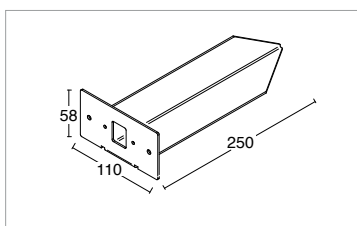

ACCESSORI / ACCESSORIES

Code: 307500001

Picchetto in acciaio per installazioni su terreni, adatto per prodotti Esyr 12.5W - Lik - Lik 600 - Kop45
Steel picket for Esyr 12.5W - Lik - Lik 600 - Kop45