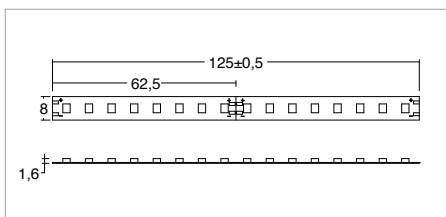

Cover strip 10W/m codice a metro / code for meter

Codice/Cod: **3356001** ... **0**

COLORE
COLOUR
4000 K
3000 K

...
2
3

ACCESSORI / ACCESSORIES (DETAILS PAG.271-275)

330003300	(Vin 220/240Vac) 24Vdc - 20W
330003400	(Vin 220/240Vac) 24Vdc - 60W
330003500	(Vin 220/240Vac) 24Vdc - 35W
330003100	(Vin 220/240Vac) 24Vdc - 100W
330007100	(Vin 220/240Vac) 24Vdc - 150W
330006600	(Vin 220/240Vac) 24Vdc - 60W - Dimmer Push
330008101	(Vin 240Vdc) 24Vdc - 240W - Dimmer Push, 0-10, 1-10
330008102	(Vin 240Vdc) 24Vdc - 240W - Dimmer Push, 0-10, 1-10, DALI