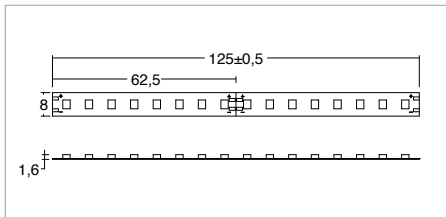

# COVER STRIP 10W/M

Strip led e profili / LED strip and profiles

KELVIN	CRI	LUMEN EFFETTIVI SORGENTE PER METRO/ REAL LUMEN OF LED SOURCE FOR METER	CLASSE ENERGETICA / ENERGY CLASS
2700	90	~ 930	G
3000	90	~ 980	G
4000	80	~ 1250	G

## Cover strip 10W/m codice rolla 5m/ code for 5m reel

Codice/Cod: **3356101** ... **0**

COLORE  
COLOUR  
4000 K  
3000 K  
2700 K

...  
**2**  
**3**  
**W**