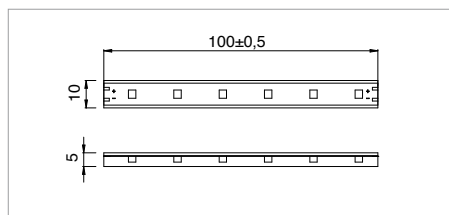

Cover strip 4,8W/m codice a metro / code for meter

Codice/Cod: **3351001** ... **0**

COLORE
COLOUR
4000 K
3000 K

...
2
3

ACCESSORI / ACCESSORIES (DETAILS PAG.271-275)

330003300	(Vin 220/240Vac) 24Vdc - 20W
330003400	(Vin 220/240Vac) 24Vdc - 60W
330003500	(Vin 220/240Vac) 24Vdc - 35W
330003100	(Vin 220/240Vac) 24Vdc - 100W
330007100	(Vin 220/240Vac) 24Vdc - 150W
330006600	(Vin 220/240Vac) 24Vdc - 60W - Dimmer Push
330008101	(Vin 240Vdc) 24Vdc - 240W - Dimmer Push, 0-10, 1-10
330008102	(Vin 240Vdc) 24Vdc - 240W - Dimmer Push, 0-10, 1-10, DALI