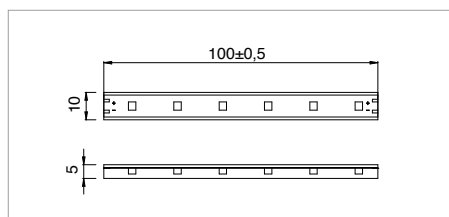

# COVER STRIP 4,8W/M

Strip led e profili / LED strip and profiles

KELVIN	CRI	LUMEN EFFETTIVI SORGENTE PER METRO/ REAL LUMEN OF LED SOURCE FOR METER	CLASSE ENERGETICA / ENERGY CLASS
3000	90	~ 342	G
4000	80	~ 351	G

## Cover strip 4,8W/m codice rolla 5m/ code for 5m reel

Codice/Cod: **3351101** ... **0**

COLORE  
COLOUR  
4000 K  
3000 K

...  
**2**  
**3**